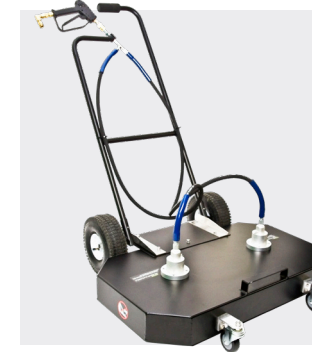

Plus...

36" Surface Cleaner with two double jetted rotary arms

Flat surface
cleaner for patios
& Driveways